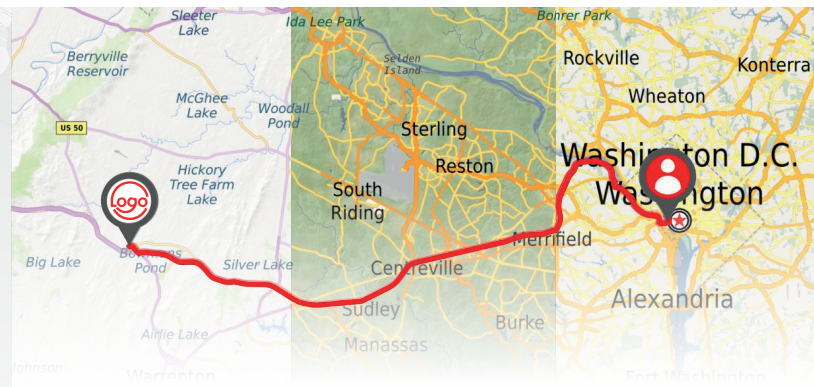

MAPvariations

locr®

GEOservices & MAPS

Make your print and crossmedia campaigns more successful