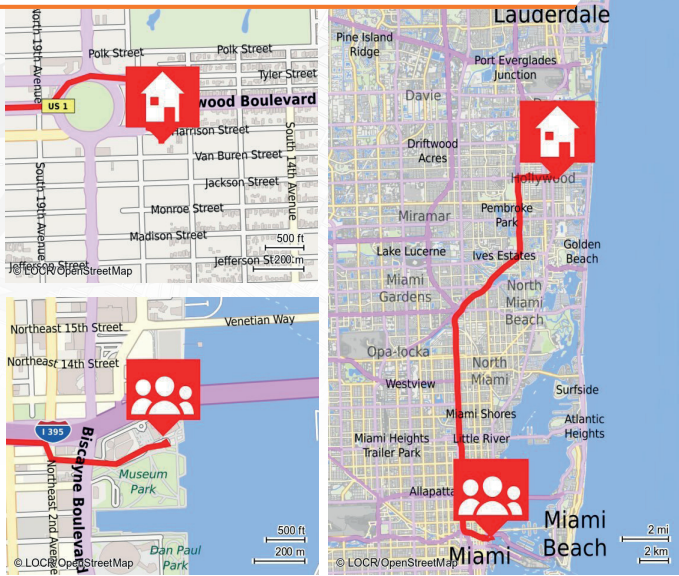

MULTImaps

MULTImaps show different map details of one route.

MULTImaps

- Represent multiple views and detailed cut-outs in one image
- Detail routes and route sections
- Display long routes with large-scale maps of the start and end points for easy recognizability

LOCALmaps show one or more locations near a recipient's home or business address.

NAVImaps provide personalized routing from one location to another.

LOCALmaps

NAVImaps

- Highlight one or more locations
- Provide various options such as closest location or a range of locations
- Represent locations with logos, icons, or individual marks

- Present routes to one or multiple destinations
- Routes may be the shortest or the fastest driving time
- Show recipient and destination addresses represented by different logos
- Specify routes by color